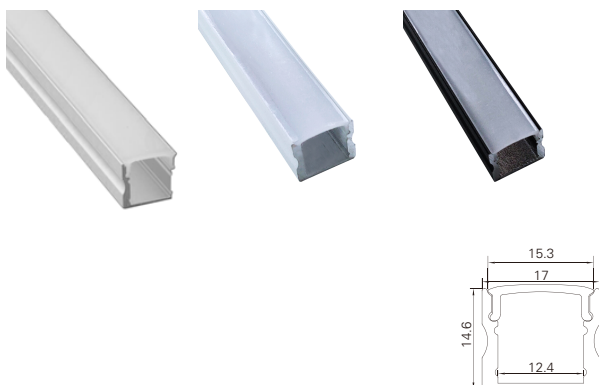

3234687/3220208/3220209
*3234680/3234681/3234682/3222240/
3222241/3222242

Aluminiumsprofil med opal avdekning
utenpåliggende 2m 1714 / Aluminum profile with opal cover
surface mounted 2m 1714
Inkludert 2stk endelokk & 4 stk plast fester / Include 2pcs end cap
& 4pcs plastic clip