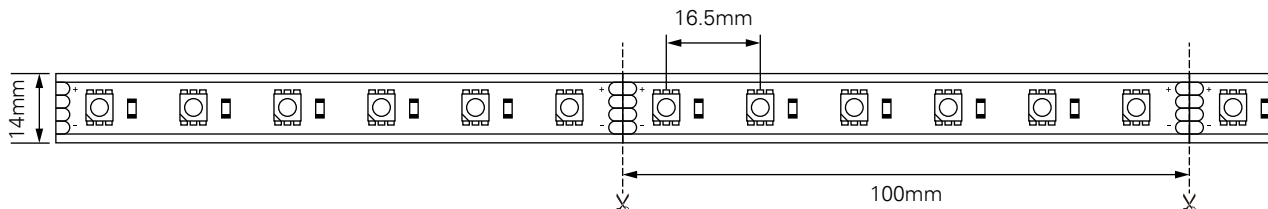

LED STRIP 24V 5m RGBW IP65

Art nr.: 3234683

namron

Spenning:	24V	Voltage:	24V
Effekt:	16,32 W/m	Power:	16.32 W/m
Antall LED pr meter:	60	Total LED per meter:	60
Lysstyrke:	542lm/m	Lumen:	542lm/m
Tetthetsgrad:	IP65	IP:	IP65
CRI:	80	CRI:	80
Fargetemperatur:	RGBW	Color temperature:	RGBW
Lysspredning:	120°	Beam angle:	120°
Kuttlengde:	100mm	Cut length:	100mm
Maks. lengde:	6m	Max. length:	6m
Levetid:	50.000timer L80	Lifetime:	50,000hours L80

LED Strip 24V 5m / LED Strip 24V 5m

Art nr.: 3234683