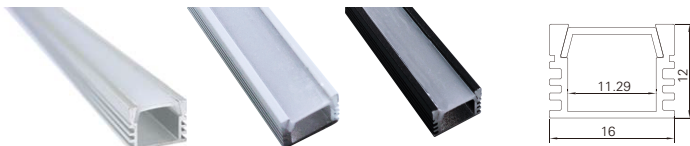

*Anbefalt LED Strip / Recommended LED strip

3234685/3220204/3220205
*3234680/3234681/3234682/
3234583/3222240/3222241/3222242/

Aluminiumsprofil med opal avdekning utenpåliggende 2m 2114 /
Aluminum profile with opal cover surface mounted 2m 2114
Inkludert 2stk endelokk & 4 stk stål fester / Include 2pcs end cap &
4pcs steel clip

3234686/3220206/3220207
*3234680/3234682/3222240/
3222241

Aluminiumsprofil med opal avdekning
utenpåliggende 2m 1612 /Aluminum profile with opal cover surface
mounted 2m 1612
Inkludert 2stk endelokk & 4 stk stål fester / Include 2pcs end cap &
4pcs steel clip

3234687/3220208/3220209
*3234680/3234681/3234682/3222240/
3222241/3222242

Aluminiumsprofil med opal avdekning
utenpåliggende 2m 1714 / Aluminum profile with opal cover
surface mounted 2m 1714
Inkludert 2stk endelokk & 4 stk plast fester / Include 2pcs end cap
& 4pcs plastic clip

3234688
*3234680/3222240/
3222241

Aluminiumsprofil med opal avdekning hjørne 2m 1919 / Aluminum
profile with opal cover corner 2m 1919
Inkludert 2stk endelokk / 4 stk stål fester / Include 2pcs end cap &
4pcs steel clip

3220210
*3234680/3222240/3222241

Aluminiumsprofil hjørne 2m 1616/ Aluminium profile corner 2m 1616
Inkludert 2stk endelokk & 2stk plast fester
Include 2pcs end cap /2pcs plastic clip

3234689/3220211
*3234680/3234681/3234682/3222240/
3222241/3222242

Aluminiumsprofil med opal avdekning innfelt 2m 2811 / Aluminum
profile with opal cover recessed 2m 2811
Inkludert 2stk endelokk / Include 2pcs end cap