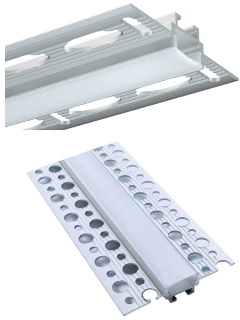

*Anbefalt LED Strip / Recommended LED strip

3234698/3220212

***3234680 / 3222240**

Aluminiumsprofil for innsparkling 2m 5712/Aluminum profile recessed for plastering 2m 5712
Inkludert 2stk endelokk / Include 2pcs end cap