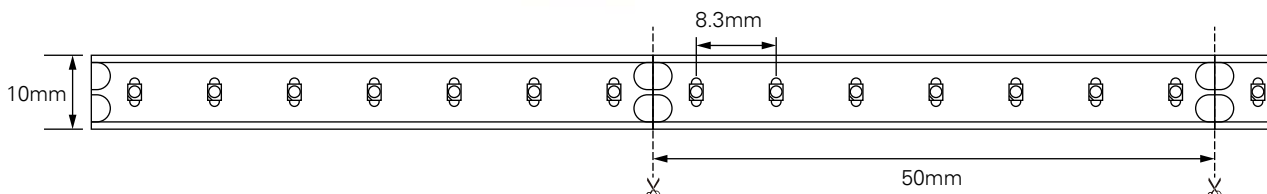

LED STRIP 24V 5m 2700K IP67

Art nr.: 3234682

namron

Spenning:	24V	Voltage:	24V
Effekt:	13,96 W/m	Power:	13.96 W/m
Antall LED pr meter:	140	Total LED per meter:	140
Lysstyrke:	1478lm/m	Lumen:	1478lm/m
Tetthetsgrad:	IP67	IP:	IP67
CRI:	80	CRI:	80
Fargetemperatur:	2700K	Color temperature:	2700K
Lysspredning:	120°	Beam angle:	120°
Kuttlengde:	50mm	Cut length:	50mm
Maks. lengde:	7m	Max. length:	7m
Dimbar:	Ja	Dimmable:	Yes
Levetid:	50.000timer L80	Lifetime:	50,000hours L80

LED Strip 24V 5m / LED Strip 24V 5m

Art nr.: 3234682

Tilbehør inkludert i pakken, kan også kjøpe separat. / Accessory include in the package, may purchase separately also.

Art nr.: 3234696

2stk Ekstra hurtigtilkoblinger med 30cm kabel /
2pcs Strip to wire connector with 30cm cable

2stk Hurtigskjøter med 15cm kabel /
2pcs Strip to strip connector with 15cm cable

2stk Hurtigskjøter / 2pcs Fast connector

2stk Endelokk / 2pcs End cap

1stk Silikon lim / 1pcs Silicone glue

2stk Frontlokk / 2pcs Front cap