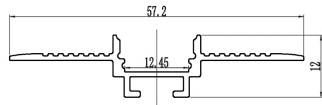

*Anbefalt LED Strip / Recommended LED strip

3234698/3220212

***3234680 / 3222240**

Aluminiumsprofil for innsparkling 2m 5712/Aluminum profile recessed for plastering 2m 5712
Inkludert 2stk endelokk / Include 2pcs end cap