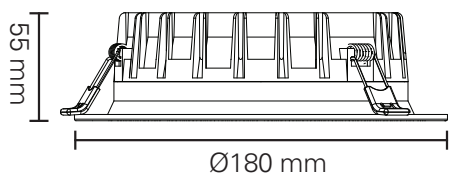

Total Power: 15W/19W/21W
LED power: 12.5W/16W/17.8W
Driver: 350mA/400mA/500mA
Lumen: 1570lm/1900lm/2000lm
Ra: 82
SDCM: 4
LED Chip: HONGLITRONIC
Colour Temperature: 3000K
Beam Angle: 110°
IP Rating: IP20
Lifetime: 35,000 hours L90

Inkludert dimbar driver med 3m kabel og støpsel /
Included dimmable driver with 3m cable and plug

MÅL / MEASURES

Cut out: Ø135-165mm

Cut out: Ø150-175mm

Cut out: Ø195-215mm

Minimumsavstand til brennbart materiale i armaturens stråleretning. /
Minimum distance to flammable material in the beam direction