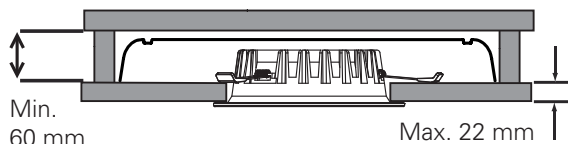

Total Power: 15W/19W/21W
LED power: 12.5W/16W/17.8W
Driver: 350mA/400mA/500mA
Lumen: 1570lm/1900lm/2000lm
Ra: 82
SDCM: 4
LED Chip: HONGLITRONIC
Colour Temperature: 3000K
Beam Angle: 110°
IP Rating: IP20
Lifetime: 35,000 hours L90

Inkludert dimbar driver med 3m kabel og støpsel /
Included dimmable driver with 3m cable and plug

MÅL / MEASURES

Cut out: Ø135-165mm

Cut out: Ø150-175mm

Cut out: Ø195-215mm

Minimumsavstand til brennbart materiale i armaturens stråleretning. /
Minimum distance to flammable material in the beam direction