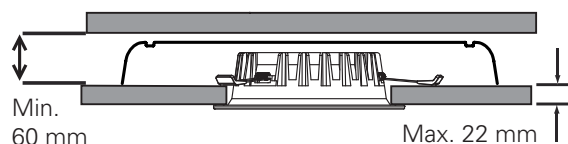

Total Power: 15W/19W/21W
LED power: 12.5W/16W/17.8W
Driver: 350mA/400mA/500mA
Lumen: 1570lm/1900lm/2000lm
Ra: 82
SDCM: 4
LED Chip: HONGLITRONIC
Colour Temperature: 3000K
Beam Angle: 110°
IP Rating: IP20
Lifetime: 35,000 hours L90

Inkludert dimbar driver med 3m kabel og støpsel /
Included dimmable driver with 3m cable and plug

MÅL / MEASURES

Cut out: Ø135-165mm

Cut out: Ø150-175mm

Cut out: Ø195-215mm

Minimumsavstand til brennbart materiale i armaturens stråleretning. /
Minimum distance to flammable material in the beam direction