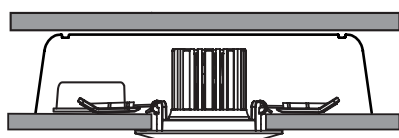

ALTEA TILT WARMDIM

220-240V/AC ~ 50/60Hz 8W 180mA IP20

Downlighten kan dimmes ned helt flimmerfritt og dimmingen forandrer fargetemperaturen. Lav høyde. Ekstern driver med hurtigkobling for raskere og enklere installasjon. Dimbar med faseavsnitt dimmer. Enkel innstallering. Monteres uten verktøy.

The downlight is dimmable all the way down completely flicker-free and the dimming changes the color temperature. Low altitude. External driver with quick connector for faster and easier installation. Dimmable with trailing edge dimmer. Easy installation. Mounting without tools.

Total Effekt: 8W
LED effekt: 6,4W
Lumen chip: 680lm
Lumen downlight: 600lm
Ra: 95+
SDCM: ≤3
LED Chip: Bridgelux
Fargetemperatur: 2800-2000K (med dimming)
Lysspredning: 38° Tilt: 25°
Tetthetsgrad: IP20
Levetid: 50.000 timer L90

Total Power: 8W
LED power: 6.4W
Lumen chip: 680lm
Lumen downlight: 600lm
Ra: 95+
SDCM: ≤3
LED Chip: Bridgelux
Colour Temperature: 2800-2000K (with dimming)
Beam Angle: 38° Tilt: 25°
IP Rating: IP20
Lifetime: 50,000 hours L90

IP20

MÅL / MEASURES

Minimumsavstand til brennbart materiale i armaturens stråleretning. /
Minimum distance to flammable material in the beam direction

Må installeres av registrert elektroforetak.
Must be installed by registered electrical company.