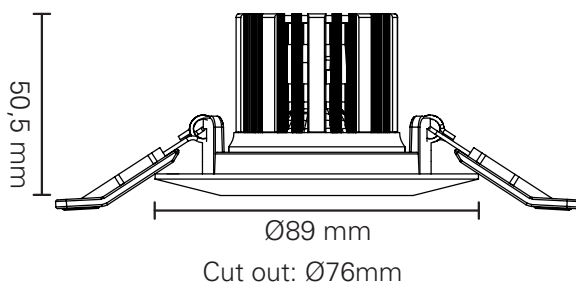

Total Effekt: 8W
LED effekt: 6,4W
Lumen chip: 680lm
Lumen downlight: 600lm
Ra: 95+
SDCM: ≤3
LED Chip: Bridgelux
Fargetemperatur: 2800-2000K (med dimming)
Lysspredning: 38° Tilt: 25°
Tetthetsgrad: IP20
Levetid: 50.000 timer L90

Total Power: 8W
LED power: 6.4W
Lumen chip: 680lm
Lumen downlight: 600lm
Ra: 95+
SDCM: ≤3
LED Chip: Bridgelux
Colour Temperature: 2800-2000K (with dimming)
Beam Angle: 38° Tilt: 25°
IP Rating: IP20
Lifetime: 50,000 hours L90

IP20

MÅL / MEASURES

Minimumsavstand til brennbart materiale i armaturens stråleretning. /
Minimum distance to flammable material in the beam direction

Må installeres av registrert elektroforetak.
Must be installed by registered electrical company.