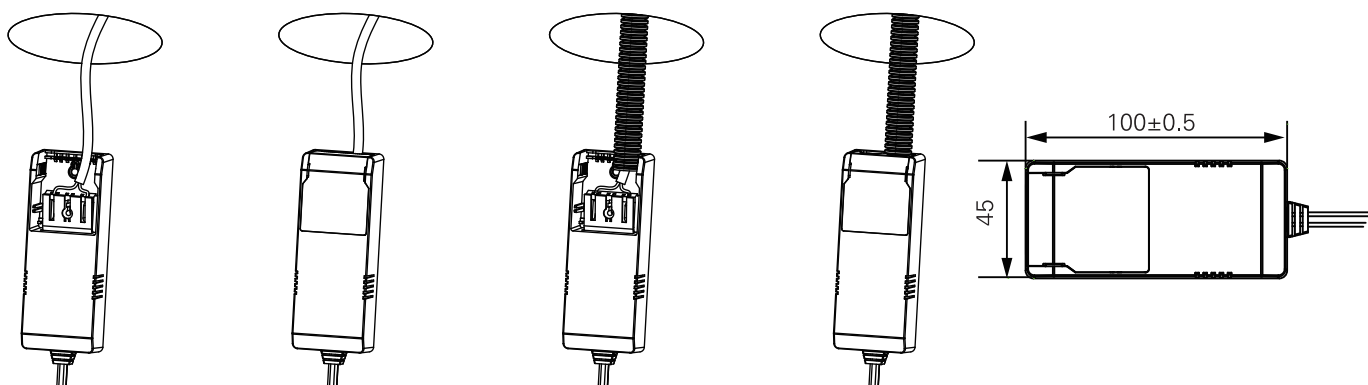

ALFA REFLEKTOR WARMDIM

220-240V~50/60Hz LED 10W 220mA IP44

Downlighten kan dimmes ned helt flimmerfritt.
Lav høyde. Ekstern driver med hurtigkobling for raskere og enklere installasjon. Dimbar med faseavsnitt dimmer. Kan monteres direkte i isolasjonsmatter. Enkel installering. Monteres uten verktøy.

The downlight is dimmable all the way down completely flicker-free.
Low altitude. External driver with quick connector for faster and easier installation. Dimmable with trailing edge dimmer. Can be mounted direct into insulation sheet. Easy installation. Mounting without tools.

Total Effekt:	10W
LED effekt:	8,3W
Lumen chip:	770lm
Lumen downlight:	680lm
Effektivitet:	68lm/W
Ra:	95+
R9:	≥90
SDCM:	≤3
LED Chip:	Bridgelux
Fargetemperatur:	2800-2000K (med dimming)
Lysspredning:	35° Tilt: 30°
Tetthetsgrad:	IP44
Levetid:	50.000 timer L90B10
	80.000 timer L80B50
	120.000 timer L70B50

Total Power:	10W
LED power:	8.3W
Lumen chip:	770lm
Lumen downlight:	680lm
Efficacy:	68lm/W
Ra:	95+
R9:	≥90
SDCM:	≤3
LED Chip:	Bridgelux
Colour Temperature:	2800-2000K (with dimming)
Beam Angle:	35° Tilt: 30°
IP Rating:	IP44
Lifetime:	50,000 hours L90B10
	80,000 hours L80B50
	120,000 hours L70B50