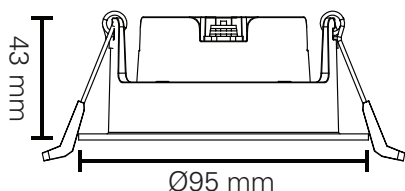

Total effekt: 10W
LED effekt: 8W
Lumen chip: 600lm@1800K, 950lm@4000K
Lumen downlight: 520lm@1800K, 820lm@4000K
Ra: 95+
SDCM: ≤3
LED Chip: Bridgelux
Fargetemperatur: 1800K-4000K med dimming
Lysspredning: 35° Tilt: 30°
Utsparring: Ø82-84 mm
Levetid: 50.000 timer L90

Total Power: 10W
LED power: 8W
Lumen chip: 600lm@1800K, 950lm@4000K
Lumen downlight: 520lm@1800K, 820lm@4000K
Ra: 95+
SDCM: ≤3
LED Chip: Bridgelux
Colour Temperature: 1800K-4000K with dimming
Beam Angle: 35° Tilt: 30°
IP Rating: Ø82-84 mm
Lifetime: 50.000 timer L90

MÅL / MEASURES

Cut out: Ø82-84mm

Minimumsavstand til brennbart materiale i armaturens stråleretning. /
Minimum distance to flammable material in the beam direction

Må installeres av registrert elektroforetak.
Must be installed by registered electrical company.