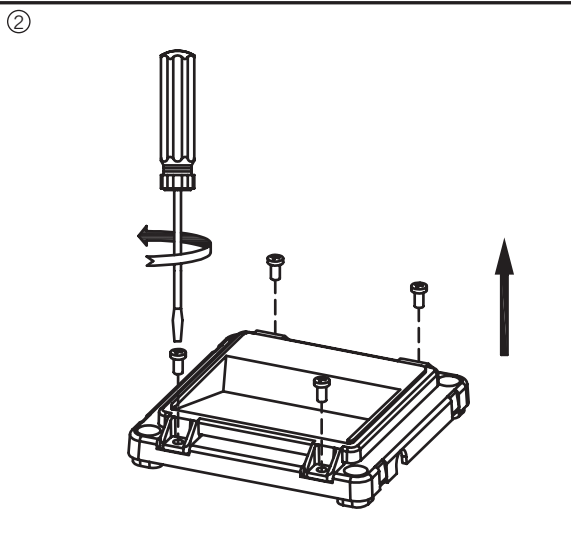

BRUKSANVISNING INSTRUCTION MANUAL RACK LED

namron

220-240V/AC - 50Hz Max. 1,6W

IP44   

LED Effekt: 1,6W 120lm
LED: 16 stk 3014
Tetthetsgrad: IP44
Integrert lyskilde.

LED Power: 1,6W 120lm
LED: 16 pcs 3014
IP Rating: IP44
Integrated light source.