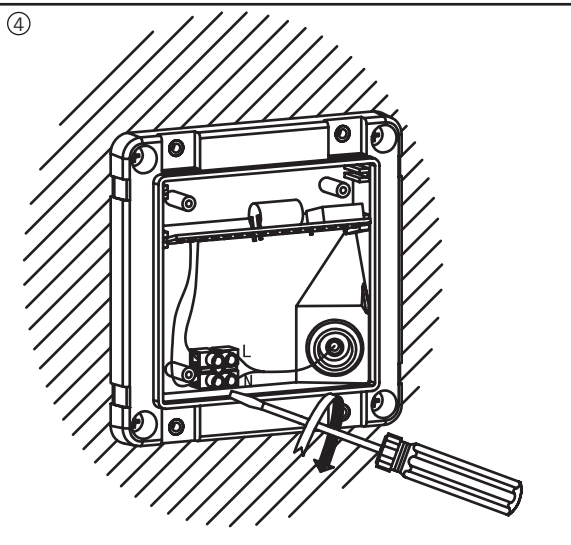

BRUKSANVISNING INSTRUCTION MANUAL RACK LED

namron

220-240V/AC - 50Hz Max. 1,6W

IP44   

LED Effekt: 1,6W 120lm
LED: 16 stk 3014
Tetthetsgrad: IP44
Integrert lyskilde.

LED Power: 1,6W 120lm
LED: 16 pcs 3014
IP Rating: IP44
Integrated light source.