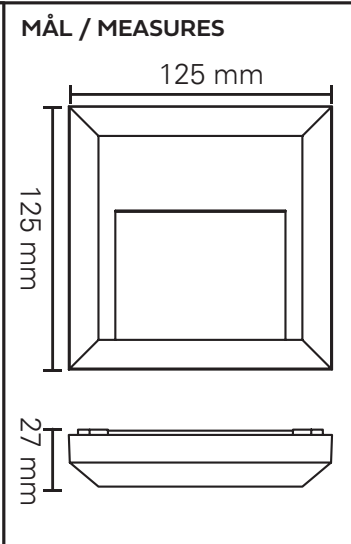

BRUKSANVISNING INSTRUCTION MANUAL RACK LED

namron

220-240V/AC - 50Hz Max. 1,6W

IP44   

LED Effekt: 1,6W 120lm
LED: 16 stk 3014
Tetthetsgrad: IP44
Integrert lyskilde.

LED Power: 1,6W 120lm
LED: 16 pcs 3014
IP Rating: IP44
Integrated light source.