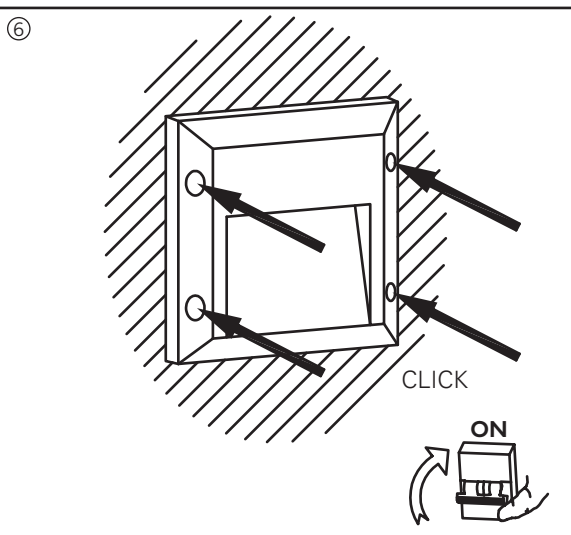

WARNING
1. The manufacturer will not be held responsible for improper installation, faulty or improper use and unauthorized alteration of the luminaire. Errors that occur because of the above warnings can result in serious injury to persons, animals or objects. If changes of the product is required, consult the dealer for advice.
2. If damage of the luminaire occurs, please replace with the original parts before use.
3. Cut the power supply before changing the lamp.