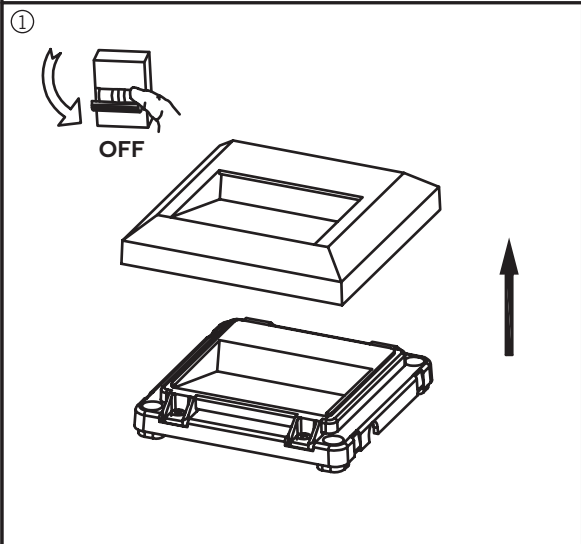

BRUKSANVISNING INSTRUCTION MANUAL RACK LED

namron

220-240V/AC - 50Hz Max. 1,6W

IP44   

LED Effekt: 1,6W 120lm
LED: 16 stk 3014
Tetthetsgrad: IP44
Integrert lyskilde.

LED Power: 1,6W 120lm
LED: 16 pcs 3014
IP Rating: IP44
Integrated light source.