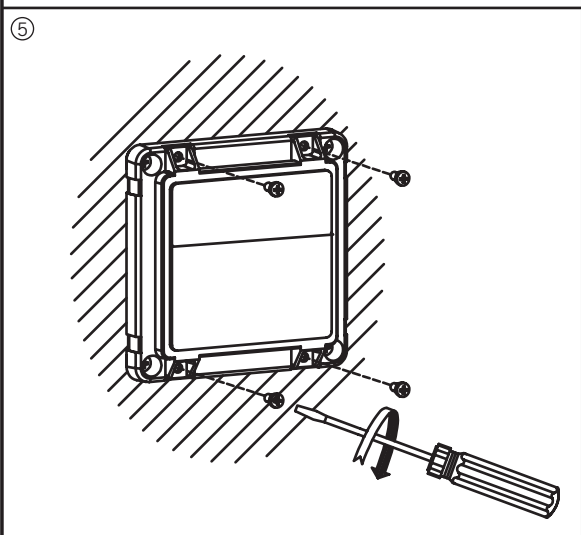

WARNING
1. The manufacturer will not be held responsible for improper installation, faulty or improper use and unauthorized alteration of the luminaire. Errors that occur because of the above warnings can result in serious injury to persons, animals or objects. If changes of the product is required, consult the dealer for advice.
2. If damage of the luminaire occurs, please replace with the original parts before use.
3. Cut the power supply before changing the lamp.