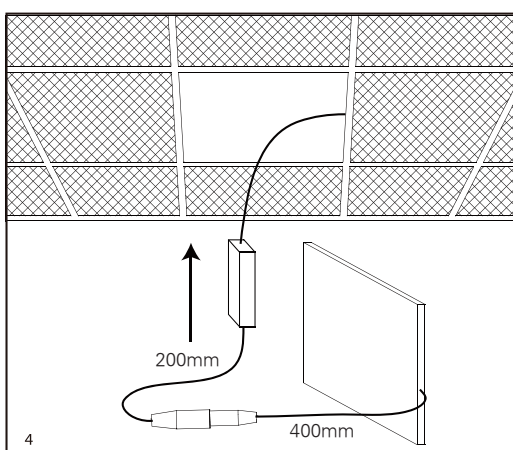

欧规背发光面板灯灯体标签 规格：210*297
材质：80克书纸 单黑单面印刷
品号：N8E-00812A00-000

BRUKSANVISNING
INSTRUCTION MANUAL
LED PANEL

namron

240V/AC~50Hz 40W

LED effekt: 31W
Spenning: 220-240V~ 50/60Hz
Materiale: Aluminium, PMMA
Lysstyrke: 3720lm
Fargetemperatur: 3000K/4000K
UGR: <19
SDCM: 3
Tetthetsgrad: Fram IP44, bak IP20
Levetid: 100.000timer L80
*Driver må kjøpes separat.

LED effect: 31W
Voltage: 220-240V~ 50/60Hz
Material: Aluminium, PMMA
Lumen: 3720lm
Colour temperature: 3000K/4000K
UGR: <19
SDCM: 3
IP rating: Front IP44, back IP20
Lifetime: 100,000hours L80
*Driver need purchase separately.