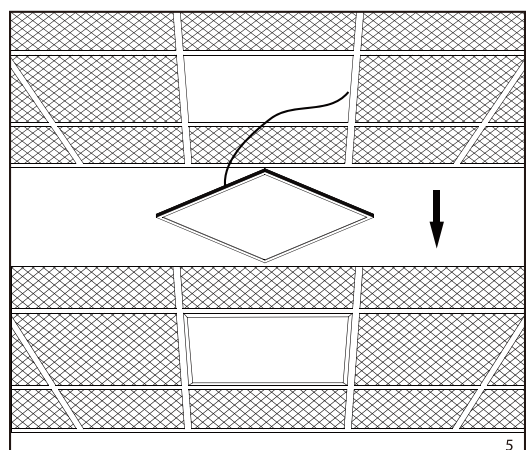

欧规背发光面板灯灯体标签 规格：210*297
材质：80克书纸 单黑单面印刷
品号：N8E-00812A00-000

BRUKSANVISNING
INSTRUCTION MANUAL
LED PANEL

namron

240V/AC~50Hz 40W

LED effekt: 31W
Spenning: 220-240V~ 50/60Hz
Materiale: Aluminium, PMMA
Lysstyrke: 3720lm
Fargetemperatur: 3000K/4000K
UGR: <19
SDCM: 3
Tetthetsgrad: Fram IP44, bak IP20
Levetid: 100.000timer L80
*Driver må kjøpes separat.

LED effect: 31W
Voltage: 220-240V~ 50/60Hz
Material: Aluminium, PMMA
Lumen: 3720lm
Colour temperature: 3000K/4000K
UGR: <19
SDCM: 3
IP rating: Front IP44, back IP20
Lifetime: 100,000hours L80
*Driver need purchase separately.