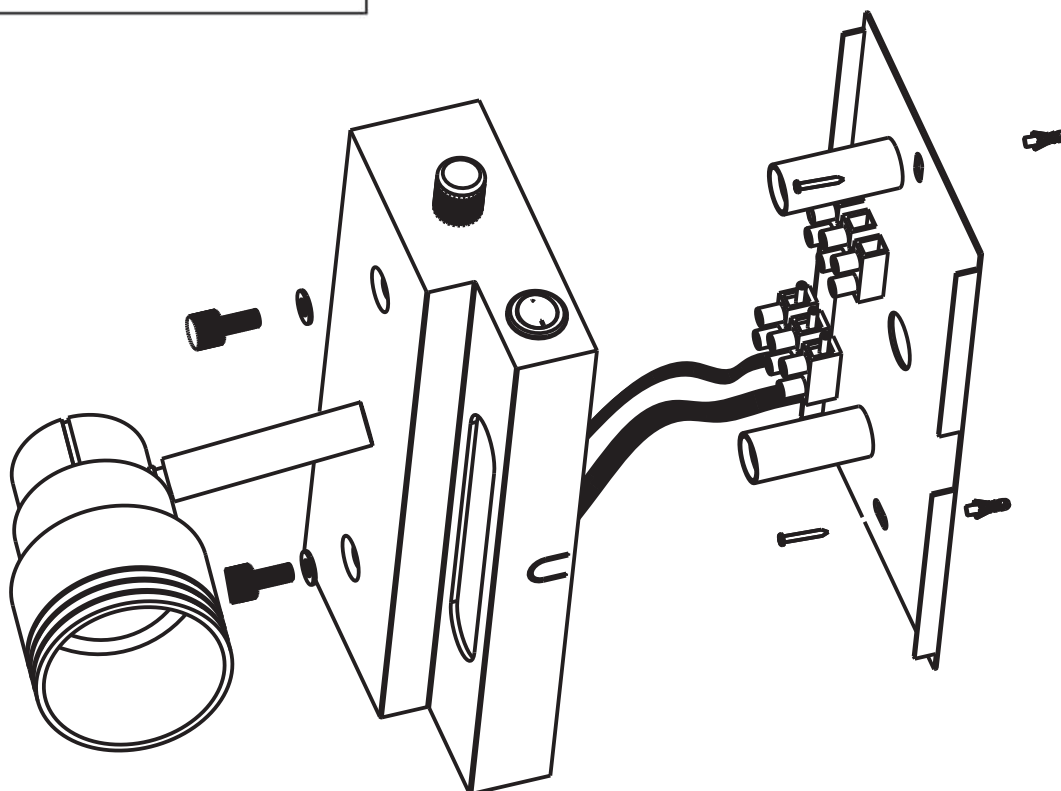

ATTENTION! Using halogen lamp can cause high temperatures in and around the spots. Ensure that you have a minimum of 0.5 m to flammable material in the beam direction. There may be brown stains around the lamps due to dust combustion. This entails no risk of fire, just discoloration.

Sokkel: GU10
Tetthetsgrad: IP20
Max last: 35W Halogen
LED nattlys med bryter.
Til innendørs bruk.

GU10
IP20
35W Halogen

Socket: GU10
IP Rating: IP20
Max load: 35W Halogen
For indoor use.
LED night light with switch

GU10
IP20
35W Halogen

NO: Må installeres av autorisert el-installatør.
EN: Installation must be performed by a qualified electrician.

MÅL / MEASURES

NO: Minimumsavstand til brennbart materiale i armaturens stråleretning.
EN: Minimum distance to flammable material in the beam direction.