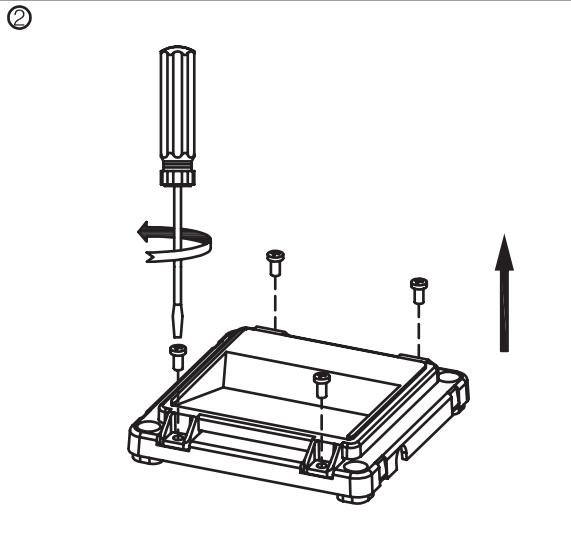

# RACK LED

220-240V/AC - 50Hz Max. 1,6W IP44

LED Effekt:  
LED:  
Tetthetsgrad:  
Integrert lyskilde.

1,6W 120lm  
16 stk 3014  
IP44

LED Power:  
LED:  
IP Rating:  
Integrated light source.

1,6W 120lm  
16 pcs 3014  
IP44