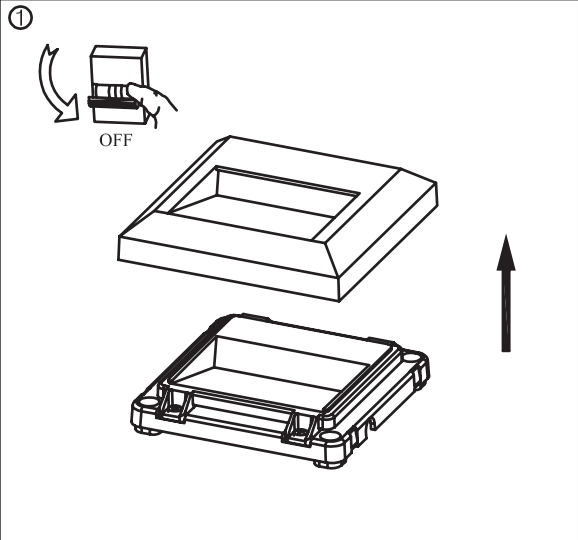

# RACK LED

220-240V/AC - 50Hz Max. 1,6W IP44

LED Effekt:  
LED:  
Tetthetsgrad:  
Integrert lyskilde.

1,6W 120lm  
16 stk 3014  
IP44

LED Power:  
LED:  
IP Rating:  
Integrated light source.

1,6W 120lm  
16 pcs 3014  
IP44