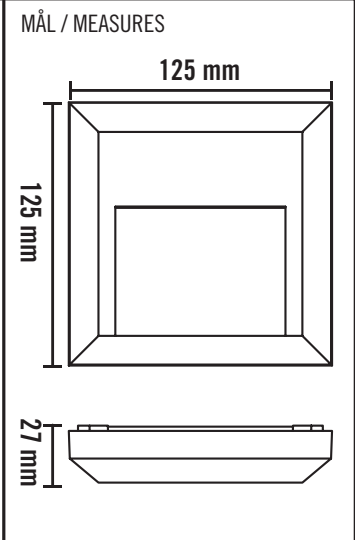

# RACK LED

220-240V/AC - 50Hz Max. 1,6W IP44

LED Effekt:  
LED:  
Tetthetsgrad:  
Integrert lyskilde.

1,6W 120lm  
16 stk 3014  
IP44

LED Power:  
LED:  
IP Rating:  
Integrated light source.

1,6W 120lm  
16 pcs 3014  
IP44