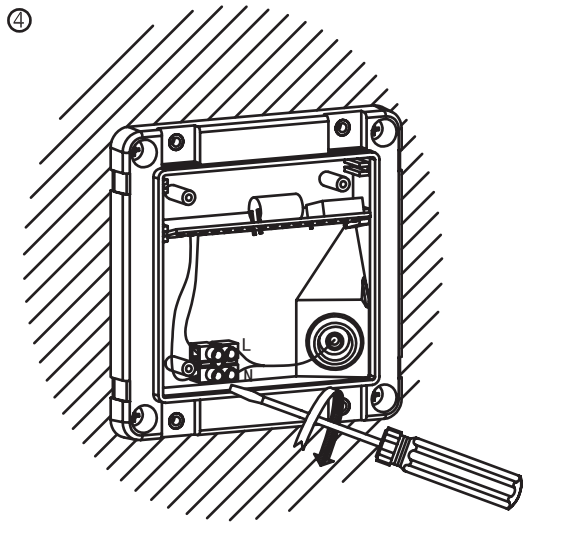

# RACK LED

220-240V/AC - 50Hz Max. 1,6W IP44

LED Effekt:  
LED:  
Tetthetsgrad:  
Integrert lyskilde.

1,6W 120lm  
16 stk 3014  
IP44

LED Power:  
LED:  
IP Rating:  
Integrated light source.

1,6W 120lm  
16 pcs 3014  
IP44