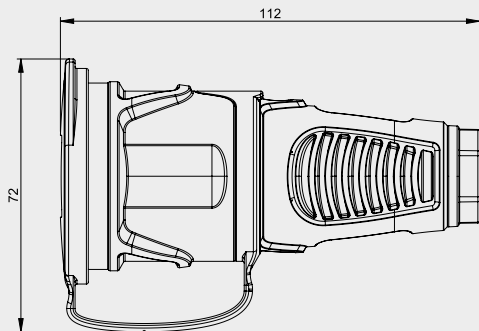

## Connector IP54 with cap

### Safety connectors Series TAURUS<sup>2</sup>

- rubber version (housing TPE, contact carriers PA6) or
- solid rubber version (housing TPE, contact carriers TPE)
- Austrian/German or French/Belgian system
- with or without shutter
- with cap and band
- standard color: housing black (similar to RAL9005) / ring and cap red (similar to RAL3000)
- Protection class: **IP54** splashproof

### Safety connector: Austrian/German system IP54 with cap

2521-sr

Version	Rubber	Solid rubber
Contact carriers	polyamide (PA6)	rubber (TPE)
Austrian/German	2511-sr	2521-sr
Austrian/German with shutter	2511-src	–

pack. unit=20 pcs.