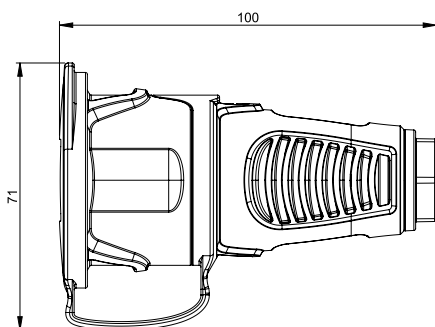

Safety connector: French/Belgian system IP54 with cap

Version	Rubber	Solid rubber
Contact carriers	polyamide (PA6)	rubber (TPE)
French/Belgian	2411-sr	–
French/Belgian with shutter	NF 2411-src	–

pack. unit=20 pcs.