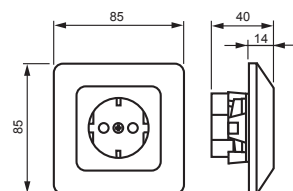

20EUJKS-212

Navn: **Stikkontakt**
 Stikkontakt enkel, m/jord, hurtigkl. innfelt
 Jussi

Type: 20EUJKS-212
 EAN: 6410025064316
 EI-nummer: 1517940

Beskrivelse: Enkel stikkontakt med jord, innfelt og hurtiklemmer. Materiale: plast. Produsert av holdbart plastmateriale av høy kvalitet. IP 21.

Forpakning: 10/100
 Enhet: STK

Teknisk spesifikasjon
Klassifisering

Kapslingsklasse IP21

Elektriske størrelser

Merkestrøm 16 A
 Nominell nettspenning 250 V

ETIM

ETIM 7 EC000125 (EC000125)

ETIM 7

Model Protective contact (SCHUKO)
 With built-in USB power supply no
 Number of units 1
 Imprint/indication Without imprint
 Connection type Plug clamp
 With hinged lid no
 With child-protection yes
 Label space/information surface no
 Colour White
 RAL-number (akin) 9010
 Transparent no
 Lockable no
 Eject-mechanism no
 Insulated mounting no

FDV-Produktkort

14.9.2018

20EUJKS-212

2/2

With function lighting	no
With orientation lighting	no
Over voltage protection	no
Fault current protection	no
With miniature fuse	no
Special power supply	No special power supply
Mounting method	Flush mounted (plaster)
Type of fastening	Mounting with claw and screw
Material	Plastic
Material quality	Thermoplastic
Halogen free	yes
Surface protection	Untreated
Surface finishing	Matt
With on/off switch	no
With loop through function	no
Rotated central insert	no
Nominal current	16 A
Nominal voltage	250 V
Suitable for degree of protection (IP)	IP21
For heavy conditions (in accordance with VDE)	no
Width of device	85 mm
Height of device	85 mm
Depth of device	40 mm