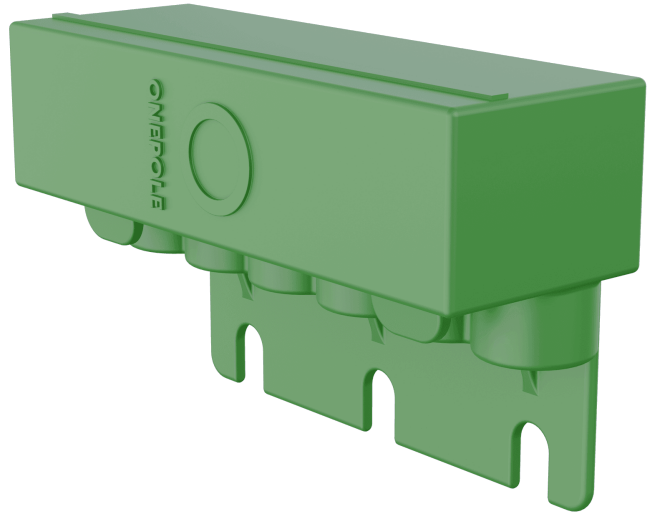

# DATA SHEET

Art.nr.:  
Q7VH5 /  
1515155

## ONEPOLE Connection kit - 6 Pole (5pcs)

Q7VH5 / 1515155

COMPLETE  
EV INFRASTRUCTURE

Data sheet | 2023 | [www.onepole.no](http://www.onepole.no)

PRODUCED AND DESIGNED IN NORWAY 