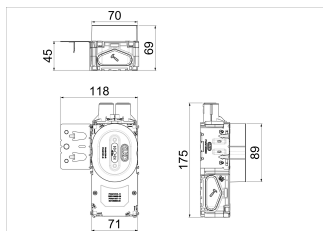

Size

Wiring diagram

ELKO AS

E-mail: elko@elko.no
Internet: www.elko.no
Bank: 6219.05.15880
Org.no.: NO 911 382 563 MVA

ELKO Front office
Sandstuveien 68, NO-0680 Oslo
P.O.Box 6598 Etterstad, NO-0607 Oslo
Tel.: +47 67 80 73 00
Fax: +47 67 80 73 01

ELKO Plant
Sporpind Industriområde, NO-3340 Åmot
Tel.: +47 32 78 91 00
Fax: +47 32 78 91 01