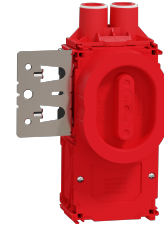

Data Sheet 1223877

Product: Flexi BigBox 1,5M 26 mm, 2 stubs+beam
El-number: 1223877
Mat.no: EKO07424
EAN:
Packing:
Color: Red

Product description: Flexi+ 1,5M flushmounted BigBox high ring for ELKO double socket outlets, must be used for lowprofile double socket outlets in RS, Option or ELKO Plus design. The BigBox has a big compartment for wireless devices or connectors. Suitable for 1 plate of plasterboard or wooden panel. Conduit entries: 6 entries x combiinterface 16 or 20 mm Delivered with locking springs and sealingplugs in each entry, and plastic lid. Integrated docking to ease the installation of boxcombinations. The hole can easily be cut out with the ELKO cutout template elnr: 8814757

Technical specifications: Flush mounted box.
Diameter: \varnothing :71mm
Fixing screws: C-C 60mm
Halogenfree: Yes
Certified: NEMKO, SEMKO, FIMKO
Glow wire test: 850°C
Degree of protection: IP30
Suitable for plates: 26mm
Cuttersize: 73mm