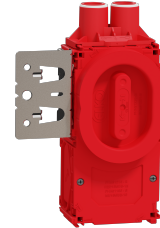

## Data Sheet 1223876

**Product:** Flexi BigBox 1,5M 13 mm, 2 stubs+beam  
**El-number:** 1223876  
**Mat.no:** EKO07423  
**EAN:**  
**Packing:**  
**Color:** Red

**Product description:** Flexi+ 1,5M flushmounted BigBox for ELKO double socket outlets, must be used for lowprofile double socket outlets in RS, Option or ELKO Plus design. The BigBox has a big compartment for wireless devices or connectors. Suitable for 1 plate of plasterboard or wooden panel. Conduit entries: 6 entries x combiinterface 16 or 20 mm Delivered with locking springs and sealingplugs in each entry, and plastic lid. Integrated docking to ease the installation of boxcombinations. The hole can easily be cut out with the ELKO cutout template elnr: 8814757

**Technical specifications:** Flush mounted box.  
Diameter:  $\varnothing$ :71mm  
Fixing screws: C-C 60mm  
Halogenfree: Yes  
Certified: NEMKO, SEMKO, FIMKO  
Glow wire test: 850°C  
Degree of protection: IP30  
Suitable for plates: 13mm  
Cuttersize: 73mm