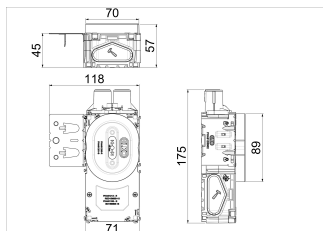

## Data Sheet 1223876

**Product:** Flexi BigBox 1,5M 13 mm, 2 stubs+beam  
**El-number:** 1223876  
**Mat.no:** EKO07423  
**EAN:**  
**Packing:**  
**Color:** Red

**Product description:** Flexi+ 1,5M flushmounted BigBox for ELKO double socket outlets, must be used for lowprofile double socket outlets in RS, Option or ELKO Plus design. The BigBox has a big compartment for wireless devices or connectors. Suitable for 1 plate of plasterboard or wooden panel. Conduit entries: 6 entries x combiinterface 16 or 20 mm Delivered with locking springs and sealingplugs in each entry, and plastic lid. Integrated docking to ease the installation of boxcombinations. The hole can easily be cut out with the ELKO cutout template elnr: 8814757

**Technical specifications:** Flush mounted box.  
Diameter:  $\varnothing$ :71mm  
Fixing screws: C-C 60mm  
Halogenfree: Yes  
Certified: NEMKO, SEMKO, FIMKO  
Glow wire test: 850°C  
Degree of protection: IP30  
Suitable for plates: 13mm  
Cuttersize: 73mm

### Size