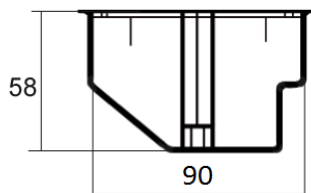

Data Sheet 1223720

Product: App.box 1.5 mod,multi, w knock-outs, NO
El-number: 1223720
Mat.no: 4189
EAN: 7020160418913
Packing: 50
Color: Red

Product description:

Multibox 1,5 is a very flexible wall box and is designed for the low double schuko socket outlets in the RS16 or the ELKO PLUS switch lines. Multibox 1,5 offers inside enough space for fittings. A patented fixing system makes it possible to use on 1 screw on each side, which fastens both the wall boxes well as the equipment. This system, together with the back lock, makes fixing of the wall box very easy and timesaving. Multibox 1,5 may easily be equipped with all the parts - stubs etc in the FLEXI 20 wallbox line. When no conduits are in use, use the double cable fastener: Elko No: 3282

Technical specifications: Halogenfree
Depth: 58mm
Cutout: 73mm

Size

Wiring diagram

ELKO AS

E-mail: elko@elko.no
Internet: www.elko.no
Bank: 6219.05.15880
Org.no.: NO 911 382 563 MVA

ELKO Front office
Sandstuveien 68, NO-0680 Oslo
P.O.Box 6598 Etterstad, NO-0607 Oslo
Tel.: +47 67 80 73 00
Fax: +47 67 80 73 01