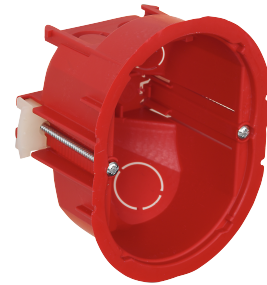

Data Sheet 1223720

Product: App.box 1.5 mod,multi, w knock-outs, NO
El-number: 1223720
Mat.no: 4189
EAN: 7020160418913
Packing: 50
Color: Red

Product description:

Multibox 1,5 is a very flexible wall box and is designed for the low double schuko socket outlets in the RS16 or the ELKO PLUS switch lines. Multibox 1,5 offers inside enough space for fittings. A patented fixing system makes it possible to use on 1 screw on each side, which fastens both the wall boxes well as the equipment. This system, together with the back lock, makes fixing of the wall box very easy and timesaving. Multibox 1,5 may easily be equipped with all the parts - stubs etc in the FLEXI 20 wallbox line. When no conduits are in use, use the double cable fastener: Elko No: 3282

Technical specifications: Halogenfree
Depth: 58mm
Cutout: 73mm

Size

Wiring diagram

ELKO AS

E-mail: elko@elko.no
Internet: www.elko.no
Bank: 6219.05.15880
Org.no.: NO 911 382 563 MVA

ELKO Front office
Sandstuveien 68, NO-0680 Oslo
P.O.Box 6598 Etterstad, NO-0607 Oslo
Tel.: +47 67 80 73 00
Fax: +47 67 80 73 01