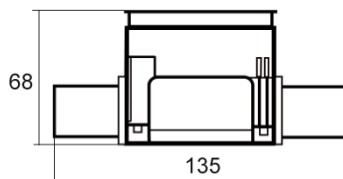

ELKO AS

E-mail: elko@elko.no
Internet: www.elko.no
Bank: 6219.05.15880
Org.no.: NO 911 382 563 MVA

ELKO Front office
Sandstuveien 68, NO-0680 Oslo
P.O.Box 6598 Etterstad, NO-0607 Oslo
Tel.: +47 67 80 73 00
Fax: +47 67 80 73 01

ELKO Plant
Sporvind Industriområde, NO-3340 Åmot
Tel.: +47 32 78 91 00
Fax: +47 32 78 91 01