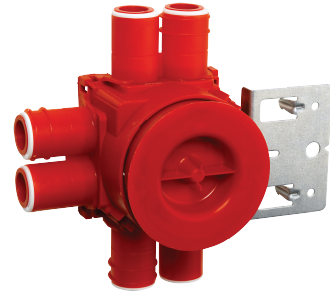

Data Sheet 1223703

Product: App.box single,6 stubs,beam fix,high, NO
El-number: 1223703
Mat.no: 4040
EAN: 7020160404015
Packing: 25
Color: Red

Product description: Single flush mounted wallbox for up to three plasterboards or plates between 22-36mm thick. Conduit entries: 6 entries x combiinterface 16 or 20 mm
Delivered with locking springs and sealingplugs in each entry, and plastic lid.
The box is delivered with bracket. 73mm cutout

Technical specifications: Flush mounted wallbox 71mmØ, depth 57mm, The ring cannot be used with one plasterboard due to elevation of the ring.
Mounting screws 60mm cc.
Modulbased: combinable, with use of accessories.
Material: Enviromental friendly, Halogenfree, flame retardant plastic.
Glow wiretest > 850 °C
Standard: CEE publikasjon 7 XIII.
EMKO-TUI (25) SF 101/76 (Nordisk).
NEK 516:82.
Certifications: NEMKO SEMKO FIMKO
Cutout: 73mm.