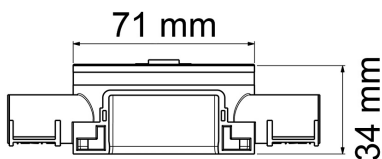

Data Sheet 1223578

Product: 34/100 6-løp veggboкс
El-number: 1223578
Mat.no: EKO04028
EAN: 7020160402813
Packing: 50
Color: White

Product description: Low profile flush mounted box, only 34mm. Suitable for 1 plate of plasterboard or woodpanel. Conduit entries: 6 entries x 16 mm Ø Delivered with locking springs and sealingplugs in each entry, and plastic lid. It is possible to enter a 20 mm Ø conduit to each entry - by use of a 20 mm sleeve.
The low profile makes the box specially adapted to places with small space, such as walls with 1 beams, or situations where it is impossible to install regular boxes

Technical specifications: Halogenfree flushmounted wallbox.
Twistable mounting ring
Height: 34 mm.
Maximum temperature during casting process: 90°C
Minimum installation temperature: -25°C
Cutting diameter: 73mm

Size

Wiring diagram

Veggboкс 34mm høyde

ELKO AS

E-mail: elko@elko.no
Internet: www.elko.no
Bank: 6219.05.15880
Org.no.: NO 911 382 563 MVA

ELKO Front office
Sandstuveien 68, NO-0680 Oslo
P.O.Box 6598 Etterstad, NO-0607 Oslo
Tel.: +47 67 80 73 00
Fax: +47 67 80 73 01