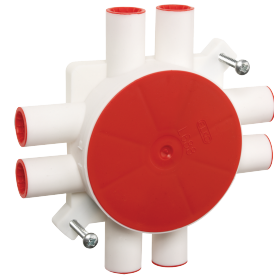

## Data Sheet 1221418

**Product:** 32/246 8-løp takboks  
**EI-number:** 1221418  
**Mat.no:** EKO04026  
**EAN:** 7020160402615  
**Packing:** 50  
**Color:** White

**Product description:** 32mm connection box for ceiling. Suitable for 1 plate of plasterboard or woodpanel. Conduit entries: 8 entries x 16 mm Ø. Delivered with locking spings and sealingplugs in each entry, and plastic lid. It is possible to enter a 20 mm Ø conduit to each entry - by use of a 20 mm sleeve. Extra mounting ring of 10 mm is available in case the box is fixed too deep. The outer diameter of the box is 83 mm. DCL ceilingsocket does not fit this box, use of a DCL extension ring is necessary.

---

**Technical specifications:** Single box for ceiling mounting, with installation screws.  
Depth: 32 mm.  
Standard: EMKO-TUI (25) SF 101/76 Nordic.  
Mounting screws: M4.  
cc 70 mm between inside mounting screws.  
Halogenfree.  
Maximum temperature during casting process: 90°C  
Minimum installation temperature: -25°C  
Max load 14 kg  
Cutting diameter: 83mm