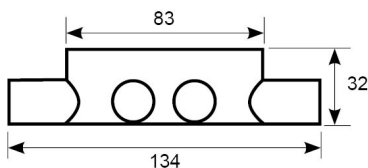

## Data Sheet 1221418

**Product:** 32/246 8-løp takboks  
**EI-number:** 1221418  
**Mat.no:** EKO04026  
**EAN:** 7020160402615  
**Packing:** 50  
**Color:** White

**Product description:** 32mm connection box for ceiling. Suitable for 1 plate of plasterboard or woodpanel. Conduit entries: 8 entries x 16 mm Ø. Delivered with locking spings and sealingplugs in each entry, and plastic lid. It is possible to enter a 20 mm Ø conduit to each entry - by use of a 20 mm sleeve. Extra mounting ring of 10 mm is available in case the box is fixed too deep. The outer diameter of the box is 83 mm. DCL ceilingsocket does not fit this box, use of a DCL extension ring is necessary.

---

**Technical specifications:** Single box for ceiling mounting, with installation screws.  
Depth: 32 mm.  
Standard: EMKO-TUI (25) SF 101/76 Nordic.  
Mounting screws: M4.  
cc 70 mm between inside mounting screws.  
Halogenfree.  
Maximum temperature during casting process: 90°C  
Minimum installation temperature: -25°C  
Max load 14 kg  
Cutting diameter: 83mm

---

Size

Wiring diagram