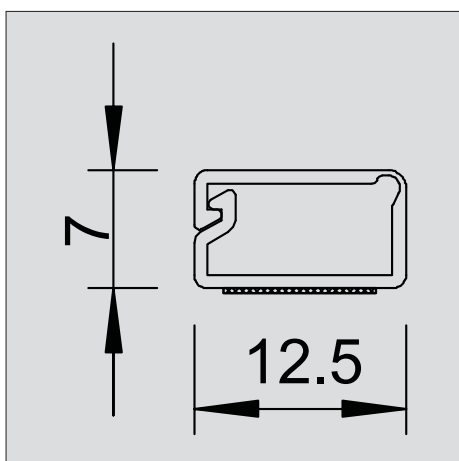

Mini trunking with adhesive film and hinge cover MD7

Mini trunking with adhesive film and hinge cover.

Pulling off the film on the base allows the WDK trunking to be stuck directly on the wall.

Type	Colour	Length mm	Pack. m	Weight kg/100 m	Item No.
WDKMD7RW	Pure white	2000	100	5,000	6150 27 6
WDKMD7CW	Cream	2000	100	5,000	6150 16 0

PVC Polyvinylchloride

CE