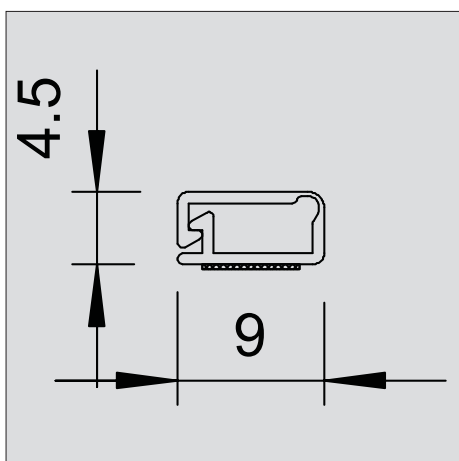

Mini trunking with adhesive film and hinge cover MD4

Mini trunking with adhesive film and hinge cover.

Pulling off the film on the base allows the WDK trunking to be stuck directly on the wall.

Type	Colour	Length mm	Pack. m	Weight kg/100 m	Item No.
WDKMD4RW	Pure white	2000	224	3,300	6150 26 8
WDKMD4CW	Cream	2000	224	3,300	6150 15 2

PVC Polyvinylchloride

CE